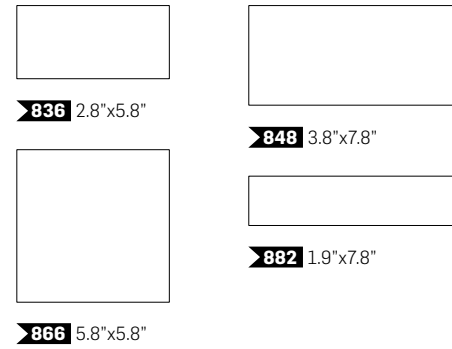

STUDIO Translucent Glaze

AVAILABLE COLORS

1. Snow Cap **ADSTW** Bamboo **ADSTB** Ice Blue **ADSTI** Fern **ADSTF** Almond **ADSTA** Eucalyptus **ADSTE**
   Silver Sands **ADSTS** Graystone **ADSTG** Timberline **ADSTT** Volcanico **ADSTV**

Find out the product code simply by putting together the color and the item

Example: **ADSTW** **836**

STUDIO Translucent Glaze

AVAILABLE COLORS

1. Snow Cap **ADSTW** Bamboo **ADSTB** Ice Blue **ADSTI** Fern **ADSTF** Almond **ADSTA** Eucalyptus **ADSTE**
   Silver Sands **ADSTS** Graystone **ADSTG** Timberline **ADSTT** Volcanico **ADSTV**

Find out the product code simply by putting together the color and the item

Example: **ADSTW** **836**

FIELD TILES

UNDULATED