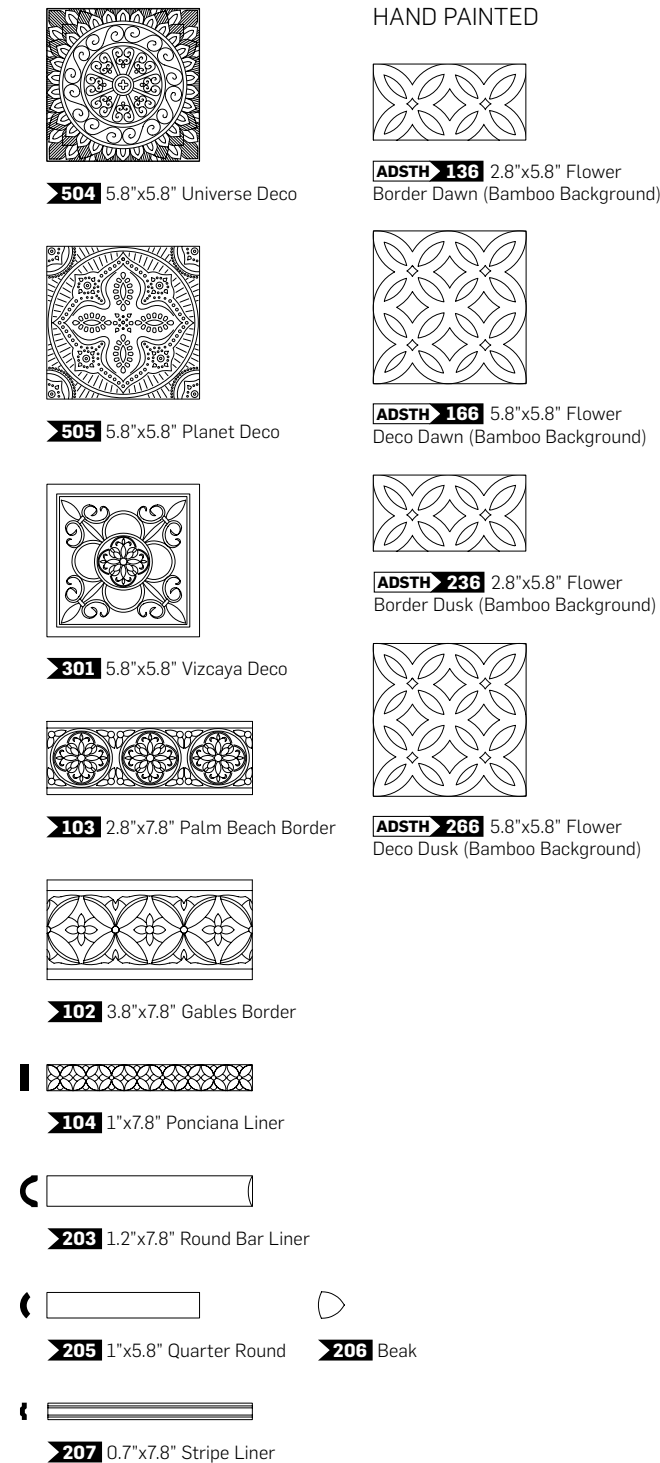

TRIMS

BEVELED GLAZED EDGES

DECORATIVE ACCESSORIES