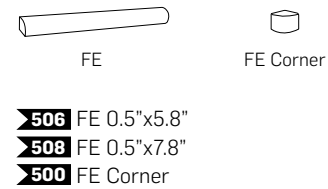

TRIMS

FINISHING EDGES