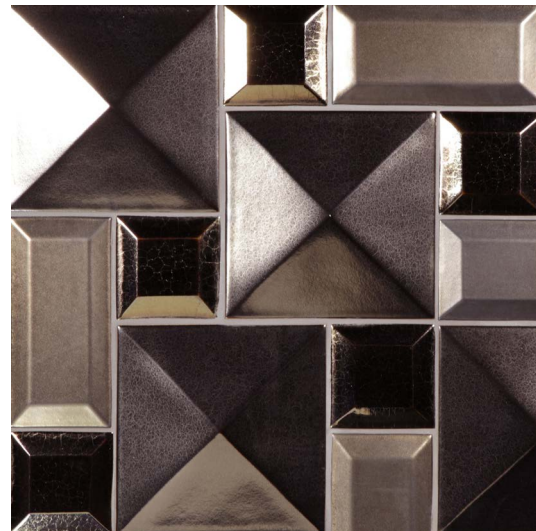

G1-64 20x20